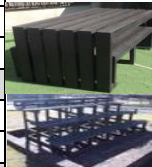

Cell: 083 629 9541
 Fax: 086 693 1953
 Email: gareth@mctimber.co.za
 web: www.mctimber.co.za
 Vat No: 4590276624
 Company Reg No: 2015/169778/07

CODE	PRODUCT	SIZE (ESTIMATE)	PRICE EXCL	V.A.T	TOTAL
McTimber - Garden Bench With Back and Armrest and 6 Seater Balcony Set					
PGB 001	1.3m Garden Bench (2 Seater)	L 1300 X W 670 X H 700	R2,436.00	R365.40	R2,801.40
PGB 002	1.6 m Garden Bench (3 Seater)	L 1600 X W 670 X H 700	R2,856.00	R428.40	R3,284.40
BAL01	6 Seater Balcony Set	L 1600 x W 720 x H 760	R6,384.00	R957.60	R7,341.60
McTimber - Pavillions / School Items					
PPO 12	12 Seater Pavillion (3 Tier)	1800 X W 1430 X H 150	R9,702.00	R1,455.30	R11,157.30
PPO24	24 Seater Pavillion (3 Tier)	L3500 X W1300 X H1500	R15,960.00	R2,394.00	R18,354.00
McTimber - Martini/Sundowner Set (2 Benches with small table attached)					
PMS 001	Martini/Sundowner Set	1600m	R3,444.00	R516.60	R3,960.60
McTimber - Tree Benches					
PHT 001	6 / 8 Seater Hex Tree Bench	L 1800 X W 1800 X H 450	R3,990.00	R598.50	R4,588.50
PHT 002	12 /14 Seater Hex Tree Bench	L 2500 X W 2500 X H 450	R4,830.00	R724.50	R5,554.50
McTimber - Budget Picnic Sets No Back					
PBPT 001	4 Seater Budget Picnic Set No Back	L 1260 X W 1550 X H 765	R4,158.00	R623.70	R4,781.70
PBPT 002	6 Seater Budget Picnic Set No Back	L 1560 X W 1550 X H 765	R4,704.00	R705.60	R5,409.60
PBPT 003	8 Seater Budget Picnic Set No Back	L 1800 X W 1550 X H 765	R5,082.00	R762.30	R5,844.30
McTimber - Standard Picnic Table Without Back					
PPT 001	2 Seater Standard Picnic Table No Back	L 750 X W 1550 X H 765	R3,864.00	R579.60	R4,443.60
PPT 002	4 Seater Standard Picnic Table No Back	L 1200 X W 1550 X H 765	R4,494.00	R674.10	R5,168.10
PPT 003	6 Seater Standard Picnic Table No Back	L 1500 X W 1550 X H 765	R5,124.00	R768.60	R5,892.60
PPT 004	8 Seater Standard Picnic Table No Back	L 1800 X W 1550 X H 765	R5,880.00	R882.00	R6,762.00
McTimber - Jumbo Picnic Table No Back					
With Wider Table Top					
PJPT 001	4 Seater Jumbo Picnic Table No Back	L 1260 X W 1600 X H 765	R5,166.00	R774.90	R5,940.90
PJPT 002	6 Seater Jumbo Picnic Table No Back	L 1560 X W 1600 X H 765	R5,922.00	R888.30	R6,810.30
PJPT 003	8 Seater Jumbo Picnic Table No Back	L 1800 X W 1600 X H 765	R6,258.00	R938.70	R7,196.70
McTimber - Standard Picnic Table With Back					
PPTB 001	2 Seater Standard Picnic with Back	L 750 X W 1800 X H 765	R5,166.00	R774.90	R5,940.90
PPTB 002	4 Seater Standard Picnic with Back	L 1250 X W 1800 X H 765	R6,006.00	R900.90	R6,906.90
PPTB 003	6 Seater Standard Picnic with Back	L 1550 X W 1800 X H 765	R6,972.00	R1,045.80	R8,017.80
PPTB 004	8 Seater Standard Picnic with Back	L 1800 X W 1800 X H 765	R7,980.00	R1,197.00	R9,177.00
McTimber - Square / Hex Picnic Set					
HPIC 001	6 / 8 Seater Hex Picnic Set	L 2000 X W 2000 X H 900	R8,526.00	R1,278.90	R9,804.90
HPIC 002	12/14 Seater Hex Picnic Set	L 2500 X W 2500 X H 900	R14,322.00	R2,148.30	R16,470.30
SPIC 001	12 Seater SQ Picnic Set	L 2500 X W 2500 X H 900	R18,060.00	R2,709.00	R20,769.00
McTimber - Free Standing Tables					
PTA 001	4 Seater Free Standing Table	L 1260 X W 650 X H 765	R3,234.00	R485.10	R3,719.10
PTA 002	6 Seater Free Standing Table	L 1560 X W 650 X H 765	R3,360.00	R504.00	R3,864.00
PTA 003	8 Seater Free Standing Table	L 1800 X W 650 X H 765	R4,368.00	R655.20	R5,023.20
McTimber - Coffee Tables					
PCT 001	Small Coffee Side Table	L 430 X W 430 X H 450	R630.00	R94.50	R724.50
PCT 002	Meduim Coffee Side Table	L 645 X W 645 X H 530	R1,050.00	R157.50	R1,207.50
PCT 003	Large Coffee Table	L 800 X W 800 X H 600	R1,890.00	R283.50	R2,173.50